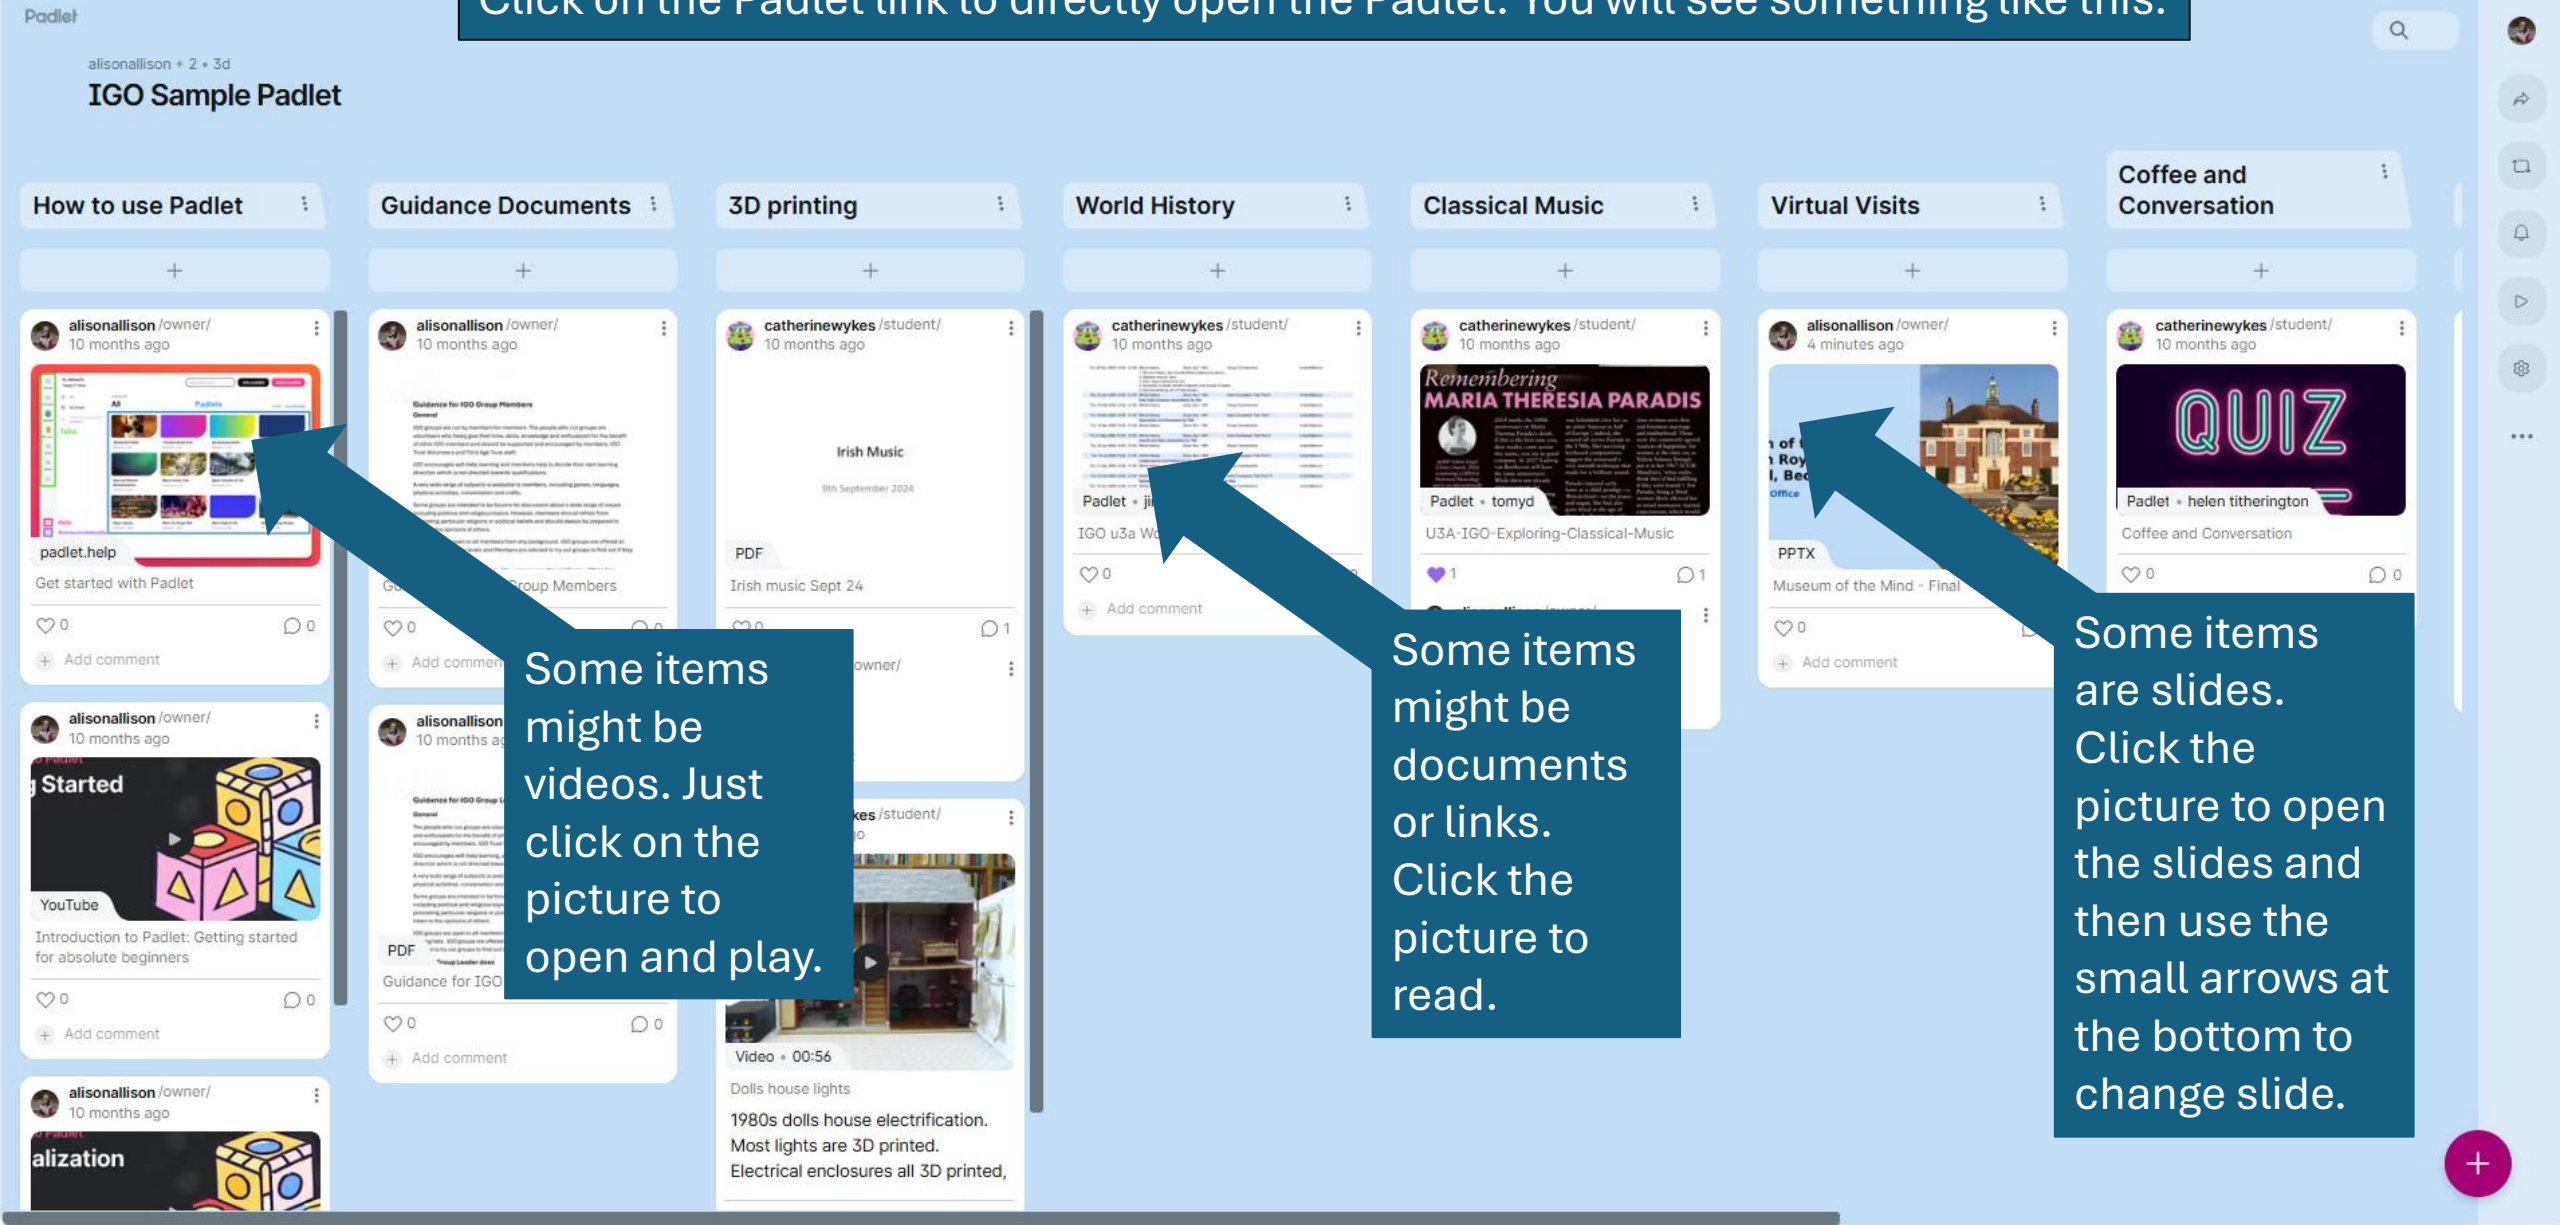

How to get started using Padlet

Click on the Padlet link to directly open the Padlet. You will see something like this.

Some items might be videos. Just click on the picture to open and play.

Some items might be documents or links. Click the picture to read.

Some items are slides. Click the picture to open the slides and then use the small arrows at the bottom to change slide.

If there are a lot of posts on the Padlet, you might not be able to see everything without scrolling across or down.